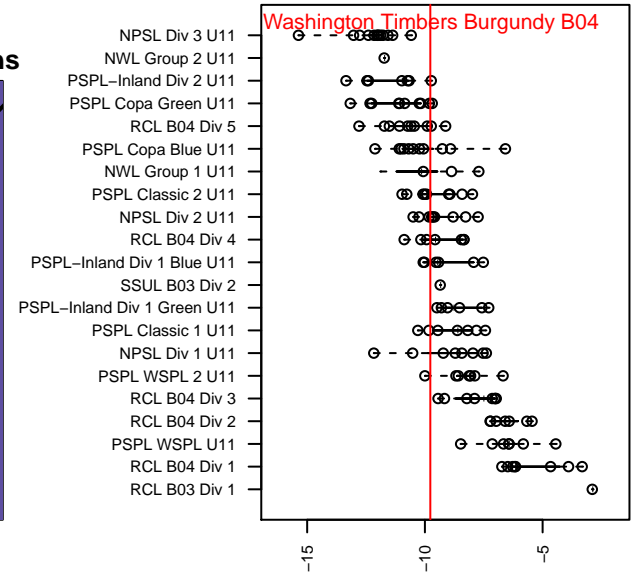

Washington Timbers Burgundy B04

Washington Timbers
 Vancouver, WA
 B04 total strength=272
 attack=0.22 defense=0.12
 fall league = PTT B04 Div 2 Green
 spr league = Spr OYS B04 Div 1 Blue

alt names used:
 WTFC B04 Burgundy
 WA Timbers B04 Burgundy
 WA Timbers B04 Burgundy
 WA Timbers B04 Burgundy
 WA Timbers B04 Burgundy

Venues played:
 2015 Clash At the Border Bronze/Copper U11
 2015 Beaverton Cup BU11 Silver
 2015 PTT B04 Division 2 Green
 2015 Founders Cup B04
 2015 Spr OYS B04 Division 1 Blue

Washington Timbers Burgundy B04
 Dots are actual minus expected GF (blue circles) and GA (red triangles).
 Blue line is smoothed change in attack strength. Red is smoothed change in defense strength.

**attack and defense variance (black dot)
relative to other teams
and top 10 in region**

**attack and defense rating
relative to others at age
and all opponents in last 13 months**

Performance relative to 13 month average