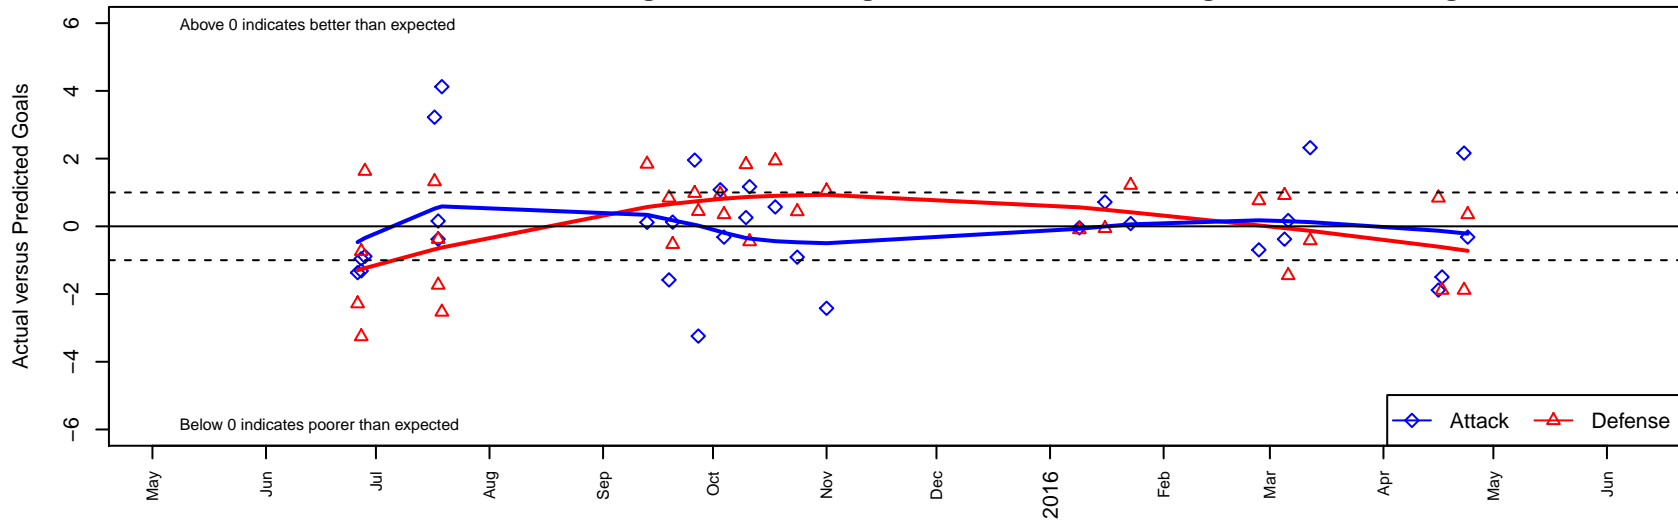

Washington Timbers Burgundy B04

Washington Timbers
 Vancouver, WA
 B04 total strength=272
 attack=0.22 defense=0.12
 fall league = PTT B04 Div 2 Green
 spr league = Spr OYS B04 Div 1 Blue

alt names used:
 WTFC B04 Burgundy
 WA Timbers B04 Burgundy
 WA Timbers B04 Burgundy
 WA Timbers B04 Burgundy
 WA Timbers B04 Burgundy

Venues played:
 2015 Clash At the Border Bronze/Copper U11
 2015 Beaverton Cup BU11 Silver
 2015 PTT B04 Division 2 Green
 2015 Founders Cup B04
 2015 Spr OYS B04 Division 1 Blue

Washington Timbers Burgundy B04
 Dots are actual minus expected GF (blue circles) and GA (red triangles).
 Blue line is smoothed change in attack strength. Red is smoothed change in defense strength.

**attack and defense variance (black dot)
relative to other teams
and top 10 in region**

**attack and defense rating
relative to others at age
and all opponents in last 13 months**

Performance relative to 13 month average