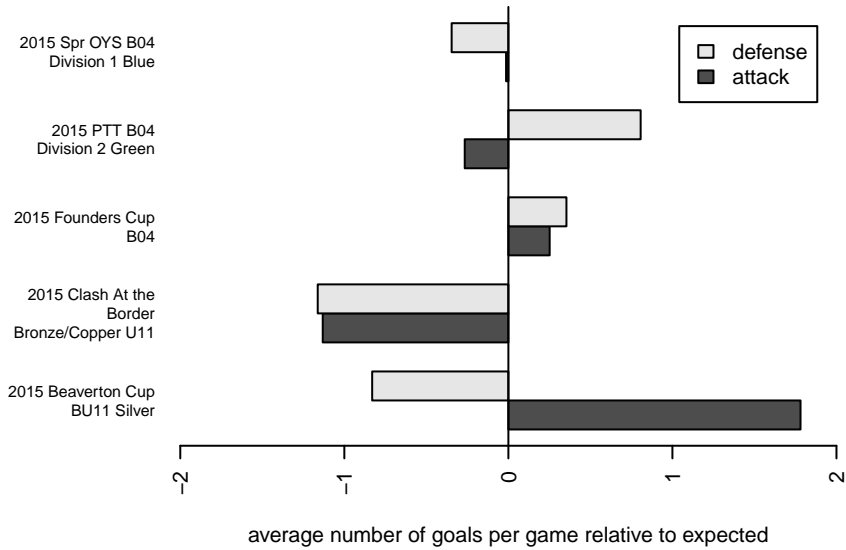

Washington Timbers Burgundy B04

Washington Timbers
 Vancouver, WA
 B04 total strength=272
 attack=0.22 defense=0.12
 fall league = PTT B04 Div 2 Green
 spr league = Spr OYS B04 Div 1 Blue

alt names used:
 WTFC B04 Burgundy
 WA Timbers B04 Burgundy
 WA Timbers B04 Burgundy
 WA Timbers B04 Burgundy
 WA Timbers B04 Burgundy

Venues played:
 2015 Clash At the Border Bronze/Copper U11
 2015 Beaverton Cup BU11 Silver
 2015 PTT B04 Division 2 Green
 2015 Founders Cup B04
 2015 Spr OYS B04 Division 1 Blue

Washington Timbers Burgundy B04
 Dots are actual minus expected GF (blue circles) and GA (red triangles).
 Blue line is smoothed change in attack strength. Red is smoothed change in defense strength.

**attack and defense variance (black dot)
relative to other teams
and top 10 in region**

**attack and defense rating
relative to others at age
and all opponents in last 13 months**

Performance relative to 13 month average